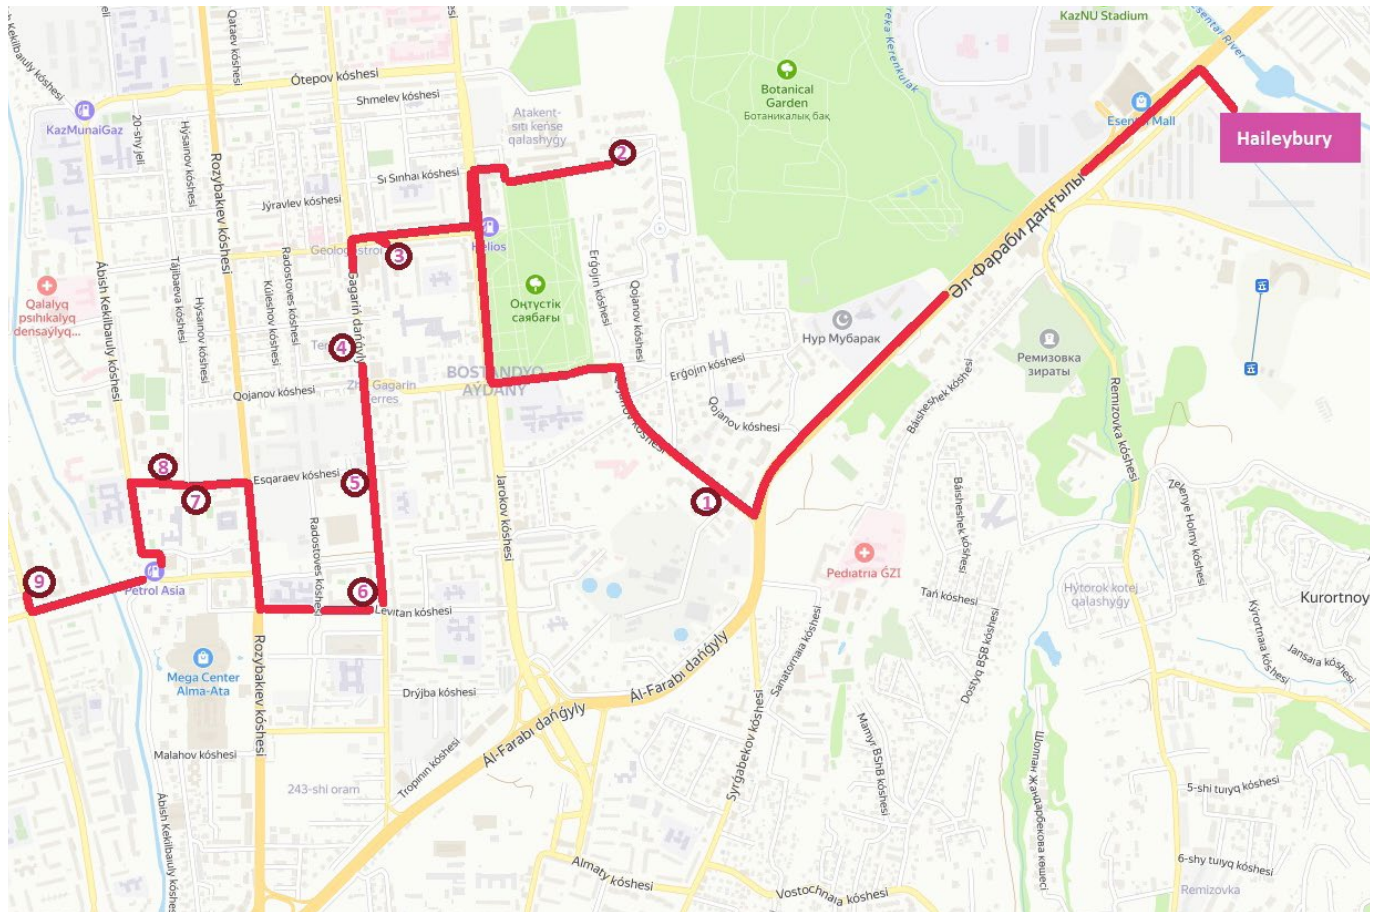

Haileybury Almaty

Red Route Line timetable

Pick Up 1		
#	Stop	Departure
1	BS Shakhristan AC	6.45
2	AC Element	6.47
3	AC Kuat on Eskarayev St	6.49
4	AC Gagarin Park	6.54
5	BS Almagul mcd (AC Seven Hills)	6.56
6	BS Berezovskiy St (AC TERRA)	6.58
7	AC Yuzniy Duet	7.00
8	AC Botanicheskiy Sad	7.04
9	AC Talisman	7.06
Arrival at the School		7.15
Duration (min)		25-30
Distance (km)		11

Pick Up 2		
#	Stop	Departure
1	BS Shakhristan AC	7.00
2	AC Element	7.05
3	AC Kuat on Eskarayev St	7.07
4	AC Gagarin Park	7.13
5	BS Almagul mcd (AC Seven Hills)	7.17
6	BS Berezovskiy St (AC TERRA)	7.19
7	AC Yuzniy Duet	7.21
8	AC Botanicheskiy Sad	7.25
9	AC Talisman	7.30
Arrival at the School		7.45
Duration (min)		40-45
Distance (km)		11

Pick Up 3		
#	Stop	Departure
1	BS Shakhristan AC	7.40
2	AC Element	7.50
3	AC Kuat on Eskarayev St	7.53
4	AC Gagarin Park	8.02
5	BS Almagul mcd (AC Seven Hills)	8.04
6	BS Berezovskiy St (AC TERRA)	8.06
7	AC Yuzniy Duet	8.08
8	AC Botanicheskiy Sad	8.15
9	AC Talisman	8.20
Arrival at the School		8.45
Duration (min)		60-65
Distance (km)		11

Time for each stop +/- 1 min

Delivery 1	
# Stop	Departure
Departure from the School	3.15
1 AC Talisman	3.22
2 AC Botanicheskiy Sad	3.27
3 AC Yuzniy Duet	3.34
4 BS Berezovskiy St (AC TERRA)	3.40
5 BS Almagul mcd (AC Seven Hills)	3.42
6 AC Gagarin Park	3.44
7 AC Kuat on Eskarayev St	3.49
8 AC Element	3.51
9 BS Shakhristan AC	3.55
<i>Duration (min)</i>	<i>35-40</i>
<i>Distance (km)</i>	<i>10</i>