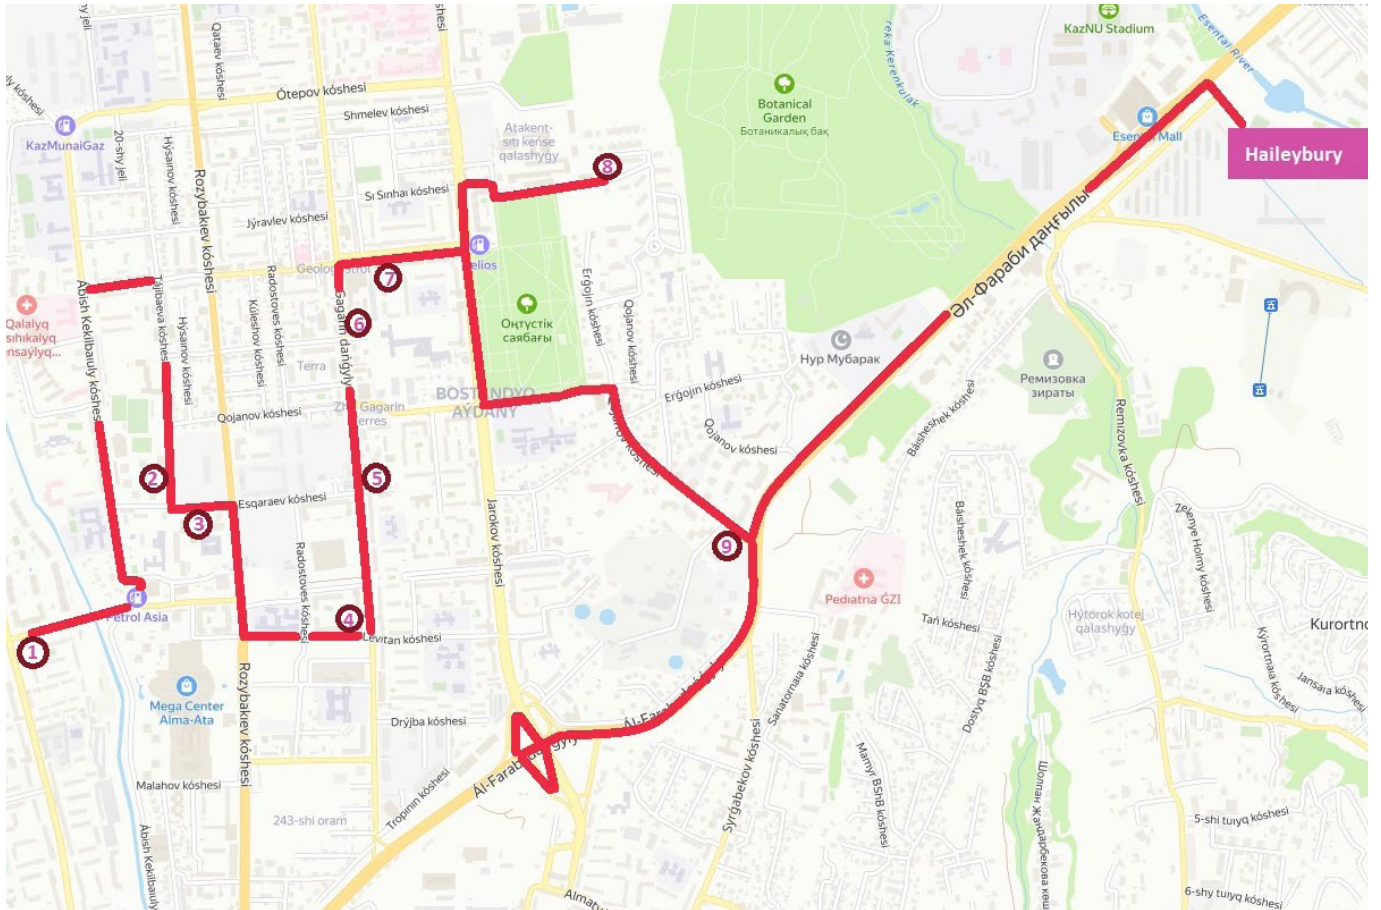

Haileybury Almaty

Red Route Line timetable

Pick Up 1		
#	Stop	Departure
1	BS Shakhristan AC	6.45
2	AC Element	6.47
3	AC Kuat on Eskarayev St	6.49
4	AC Gagarin Park	6.54
5	BS Almagul mcd (AC Seven Hills)	6.56
6	BS Berezovskiy St (AC TERRA)	6.58
7	AC Yuzniy Duet	7.00
8	AC Botanicheskiy Sad	7.04
9	AC Talisman	7.06
Arrival at the School		7.15
Duration (min)		25-30
Distance (km)		11

Pick Up 2		
#	Stop	Departure
1	BS Shakhristan AC	7.00
2	AC Element	7.05
3	AC Kuat on Eskarayev St	7.07
4	AC Gagarin Park	7.13
5	BS Almagul mcd (AC Seven Hills)	7.17
6	BS Berezovskiy St (AC TERRA)	7.19
7	AC Yuzniy Duet	7.21
8	AC Botanicheskiy Sad	7.25
9	AC Talisman	7.30
Arrival at the School		7.45
Duration (min)		40-45
Distance (km)		11

Pick Up 3		
#	Stop	Departure
1	BS Shakhristan AC	7.40
2	AC Element	7.50
3	AC Kuat on Eskarayev St	7.53
4	AC Gagarin Park	8.02
5	BS Almagul mcd (AC Seven Hills)	8.04
6	BS Berezovskiy St (AC TERRA)	8.06
7	AC Yuzniy Duet	8.08
8	AC Botanicheskiy Sad	8.15
9	AC Talisman	8.20
Arrival at the School		8.45
Duration (min)		60-65
Distance (km)		11

Time for each stop +/- 1 min

Delivery 1	
# Stop	Departure
Departure from the School	3.15
1 AC Talisman	3.22
2 AC Botanicheskiy Sad	3.27
3 AC Yuzniy Duet	3.34
4 BS Berezovskiy St (AC TERRA)	3.40
5 BS Almagul mcd (AC Seven Hills)	3.42
6 AC Gagarin Park	3.44
7 AC Kuat on Eskarayev St	3.49
8 AC Element	3.51
9 BS Shakhristan AC	3.55
<i>Duration (min)</i>	<i>35-40</i>
<i>Distance (km)</i>	<i>10</i>