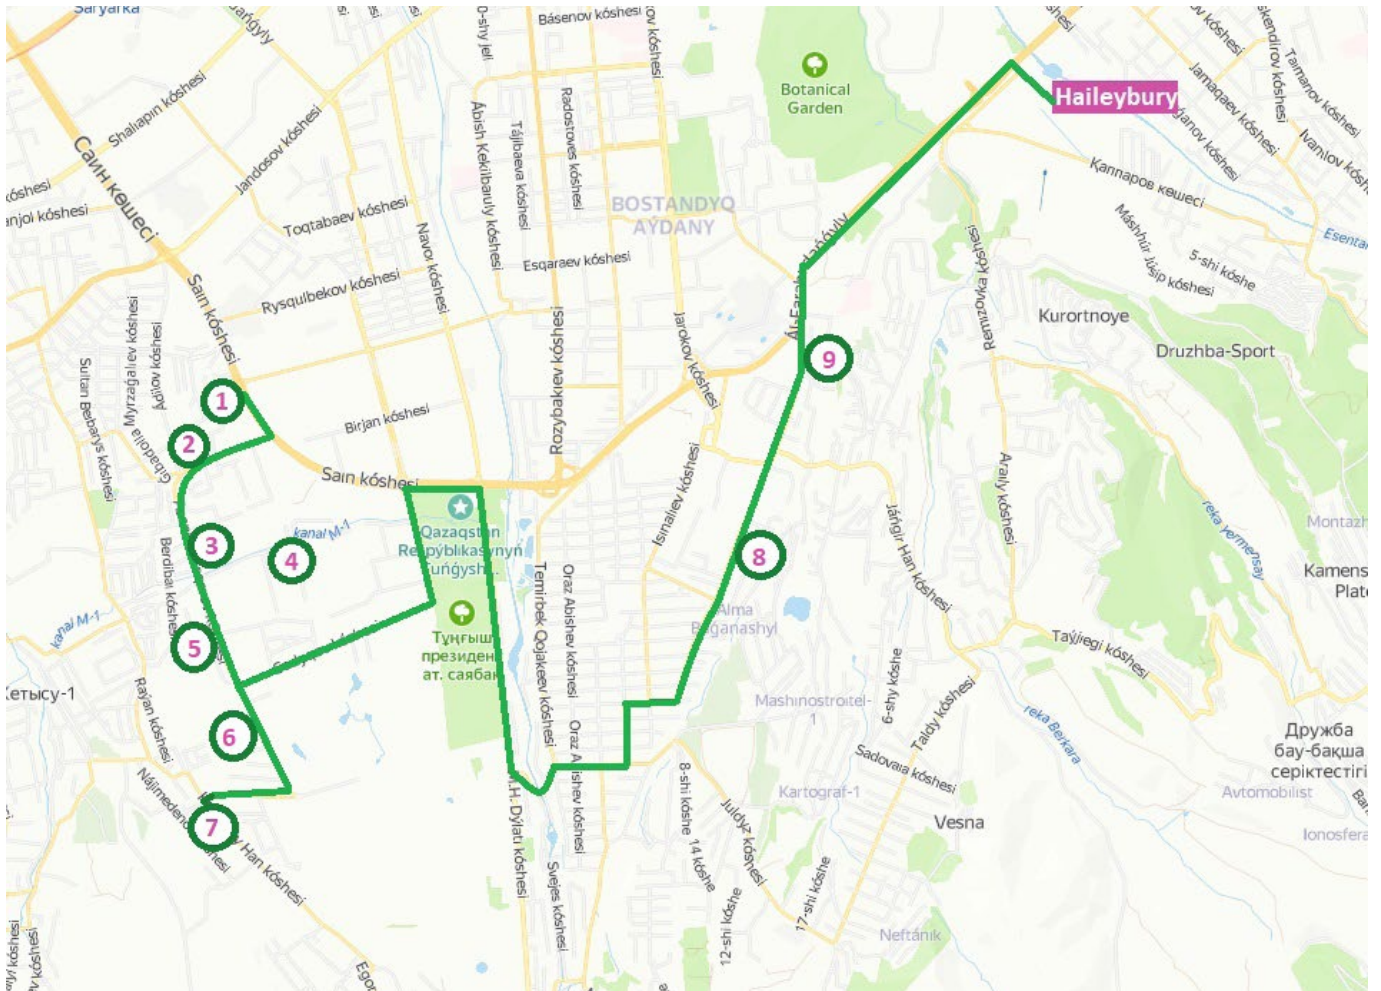

Haileybury Almaty

Green Route Line timetable

Pick Up 1		
#	Stop	Departure
1	AC Apple Town	6.45
2	BS Kargaly Sanatorium	6.47
3	BS Bobek School	6.49
4	AC Miras Park	6.53
5	BS Rakhat mcd (AC Solnechnaya Dolina)	6.56
6	BS AC Al-Farabi	6.57
7	BS Kenesary Khan	6.58
8	BS Zholbarys St	7.06
9	AC Baisal	7.09
Arrival at the School		7.15
Duration (min)		30-35
Distance (km)		15

Pick Up 2		
#	Stop	Departure
1	AC Apple Town	7.00
2	BS Kargaly Sanatorium	7.02
3	BS Bobek School	7.04
4	AC Miras Park	7.08
5	BS Rakhat mcd (AC Solnechnaya Dolina)	7.11
6	BS AC Al-Farabi	7.12
7	BS Kenesary Khan	7.14
8	BS Zholbarys St	7.30
9	AC Baisal	7.35
Arrival at the School		7.45
Duration (min)		45-50
Distance (km)		15

Pick Up 3		
#	Stop	Departure
1	AC Apple Town	7.40
2	BS Kargaly Sanatorium	7.42
3	BS Bobek School	7.45
4	AC Miras Park	7.48
5	BS Rakhat mcd (AC Solnechnaya Dolina)	7.52
6	BS AC Al-Farabi	7.54
7	BS Kenesary Khan	7.57
8	BS Zholbarys St	8.27
9	AC Baisal	8.30
Arrival at the School		8.45
Duration (min)		60-65
Distance (km)		15

Time for each stop +/- 1 min

Delivery 1		
#	Stop	Departure
Departure from the School		3:15
1	AC Baisal	3:25
2	BS Zholbarys St	3:28
3	AC Apple Town	3:40
4	BS Kargaly Sanatorium	3:42
5	BS Bobek School	3:44
6	AC Miras Park	3:47
7	BS Rakhat mcd (AC Solnechnaya Dolina)	3:50
8	BS AC Al-Farabi	3:51
9	BS Kenesary Khan	3:55
Duration (min)		35-40
Distance (km)		17