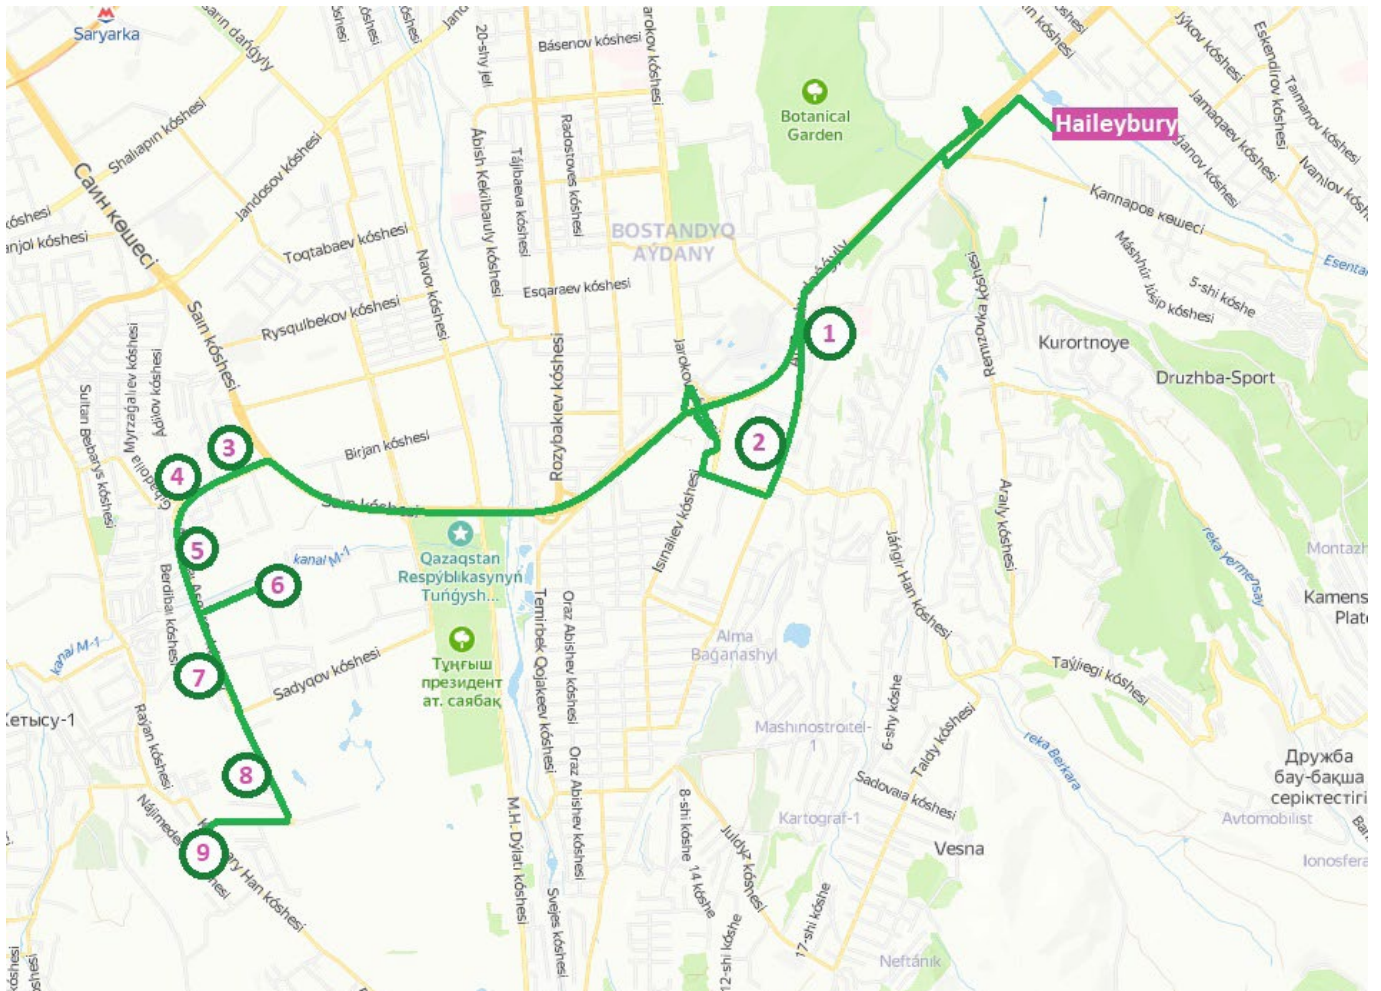

Haileybury Almaty

Green Route Line timetable

Pick Up 1		
#	Stop	Departure
1	AC Apple Town	6.45
2	BS Kargaly Sanatorium	6.47
3	BS Bobek School	6.49
4	AC Miras Park	6.53
5	BS Rakhat mcd (AC Solnechnaya Dolina)	6.56
6	BS AC Al-Farabi	6.57
7	BS Kenesary Khan	6.58
8	BS Zholbarys St	7.06
9	AC Baisal	7.09
Arrival at the School		7.15
Duration (min)		30-35
Distance (km)		15

Pick Up 2		
#	Stop	Departure
1	AC Apple Town	7.00
2	BS Kargaly Sanatorium	7.02
3	BS Bobek School	7.04
4	AC Miras Park	7.08
5	BS Rakhat mcd (AC Solnechnaya Dolina)	7.11
6	BS AC Al-Farabi	7.12
7	BS Kenesary Khan	7.14
8	BS Zholbarys St	7.30
9	AC Baisal	7.35
Arrival at the School		7.45
Duration (min)		45-50
Distance (km)		15

Pick Up 3		
#	Stop	Departure
1	AC Apple Town	7.40
2	BS Kargaly Sanatorium	7.42
3	BS Bobek School	7.45
4	AC Miras Park	7.48
5	BS Rakhat mcd (AC Solnechnaya Dolina)	7.52
6	BS AC Al-Farabi	7.54
7	BS Kenesary Khan	7.57
8	BS Zholbarys St	8.27
9	AC Baisal	8.30
Arrival at the School		8.45
Duration (min)		60-65
Distance (km)		15

Time for each stop +/- 1 min

Delivery 1		
#	Stop	Departure
Departure from the School		3:15
1	AC Baisal	3:25
2	BS Zholbarys St	3:28
3	AC Apple Town	3:40
4	BS Kargaly Sanatorium	3:42
5	BS Bobek School	3:44
6	AC Miras Park	3:47
7	BS Rakhat mcd (AC Solnechnaya Dolina)	3:50
8	BS AC Al-Farabi	3:51
9	BS Kenesary Khan	3:55
Duration (min)		35-40
Distance (km)		17