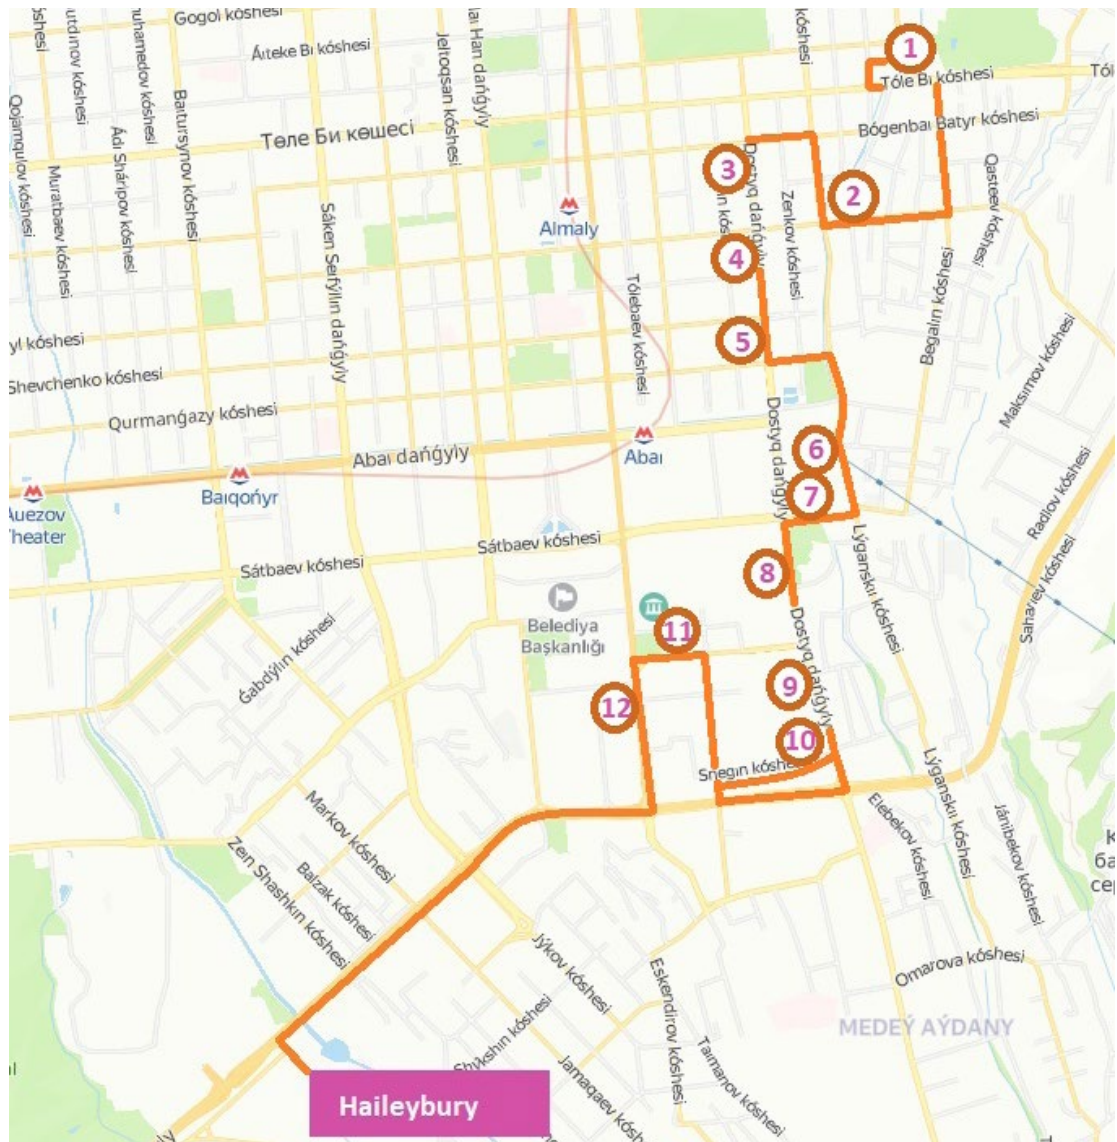

# Orange Route Line timetable

Pick Up 1		
#	Stop	Departure
1	AC Vostochniy Park	6.45
2	AC Maxima	6.48
3	BS Bogenbai Batyr St	6.52
4	BS Kabanbai Batyr St	6.53
5	BS Shevchenko St	6.55
6	AC Arman	6.58
7	AC Kuat on Dostyk Ave	7.00
8	BS School children's Palace	7.01
9	BS Zholdasbekov St	7.03
10	AC Samal Deluxe	7.06
11	BS Samal-1 mcd	7.09
12	BS Ramstore Mall	7.10
<b>Arrival at the School</b>		<b>7.15</b>
Duration (min)		30-35
Distance (km)		12

Pick Up 2		
#	Stop	Departure
1	AC Vostochniy Park	7.00
2	AC Maxima	7.05
3	BS Bogenbai Batyr St	7.08
4	BS Kabanbai Batyr St	7.09
5	BS Shevchenko St	7.11
6	AC Arman	7.14
7	AC Kuat on Dostyk Ave	7.17
8	BS School children's Palace	7.21
9	BS Zholdasbekov St	7.24
10	AC Samal Deluxe	7.29
11	BS Samal-1 mcd	7.33
12	BS Ramstore Mall	7.35
<b>Arrival at the School</b>		<b>7.45</b>
Duration (min)		40-45
Distance (km)		12

Pick Up 3		
#	Stop	Departure
1	AC Vostochniy Park	7.50
2	AC Maxima	7.57
3	BS Bogenbai Batyr St	8.02
4	BS Kabanbai Batyr St	8.04
5	BS Shevchenko St	8.07
6	AC Arman	8.10
7	AC Kuat on Dostyk Ave	8.13
8	BS School children's Palace	8.18
9	BS Zholdasbekov St	8.23
10	AC Samal Deluxe	8.28
11	BS Samal-1 mcd	8.31
12	BS Ramstore Mall	8.32
<b>Arrival at the School</b>		<b>8.45</b>
Duration (min)		45-50
Distance (km)		12

# Расписание маршрута Оранжевой линии