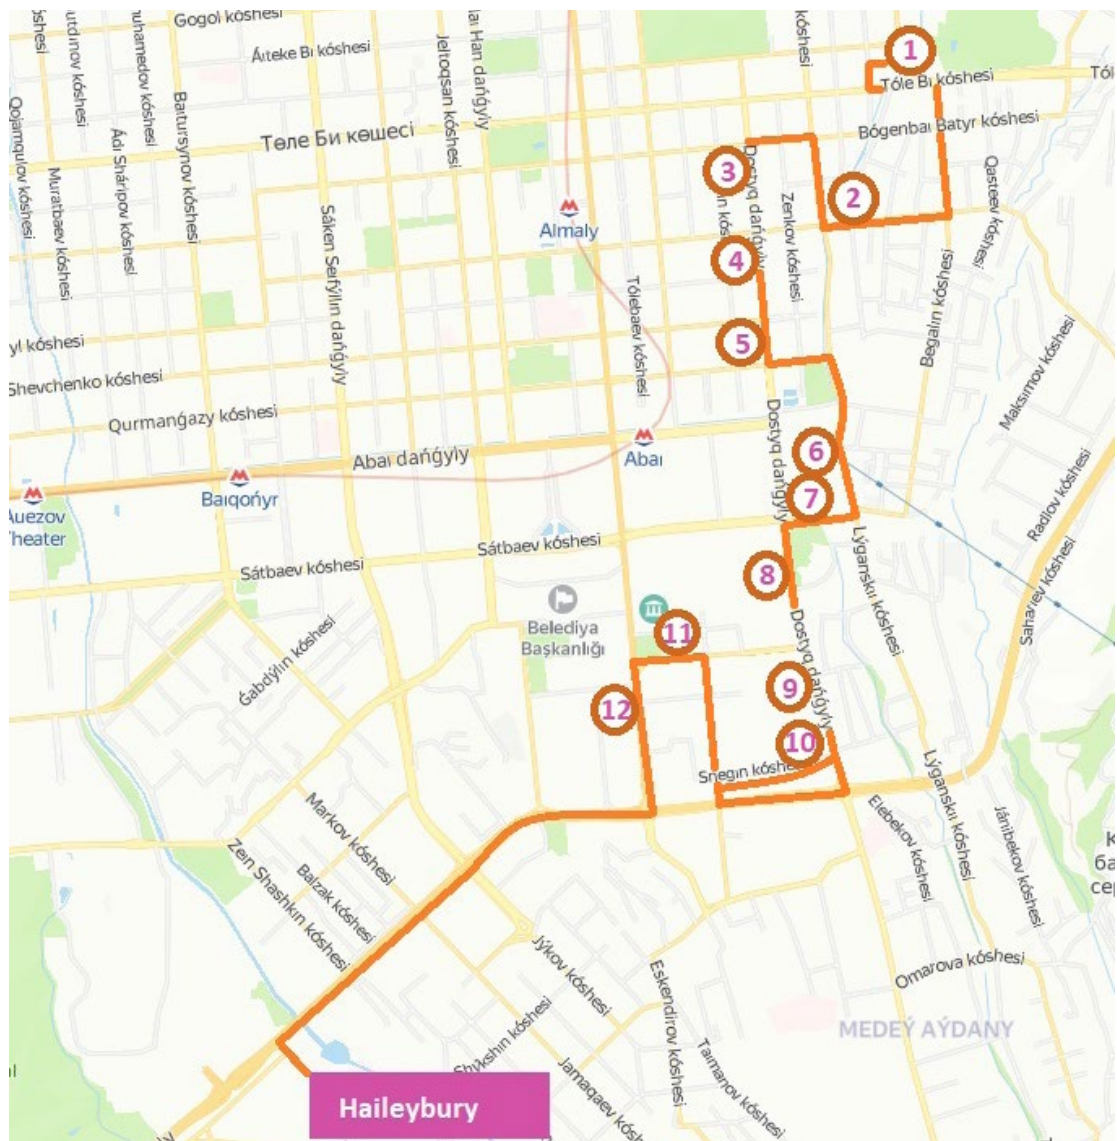

Жиналу маршруты 1

#	Аялдама	Кету
1	"Восточный парк" тұрғын үй кешені	6.45
2	"Махита" тұрғын үй кешені	6.48
3	Бөгенбай батыр көшесі аялдамасы	6.52
4	Қабанбай батыр көшесі аялдамасы	6.53
5	Шевченко көшесі аялдамасы	6.55
6	"Арман" тұрғын үй кешені	6.58
7	"Достықтағы Қуат" тұрғын үй кешені	7.00
8	Оқушылар сарайы аялдамасы	7.01
9	Жолдасбеков көшесі аялдамасы	7.03
10	"Samal Deluxe" тұрғын үй кешені	7.06
11	Самал-1 шағын ауданы аялдамасы	7.09
12	Рамстор сауда орталығы аялдамасы	7.10
Мектепке келу		7.15
Ұзақтығы (мин)		30-35
Маршрут ұзындығы (км)		12

Жиналу маршруты 2

#	Аялдама	Кету
1	"Восточный парк" тұрғын үй кешені	7.00
2	"Махита" тұрғын үй кешені	7.05
3	Бөгенбай батыр көшесі аялдамасы	7.08
4	Қабанбай батыр көшесі аялдамасы	7.09
5	Шевченко көшесі аялдамасы	7.11
6	"Арман" тұрғын үй кешені	7.14
7	"Достықтағы Қуат" тұрғын үй кешені	7.17
8	Оқушылар сарайы аялдамасы	7.21
9	Жолдасбеков көшесі аялдамасы	7.24
10	"Samal Deluxe" тұрғын үй кешені	7.29
11	Самал-1 шағын ауданы аялдамасы	7.33
12	Рамстор сауда орталығы аялдамасы	7.35
Мектепке келу		7.45
Ұзақтығы (мин)		40-45
Маршрут ұзындығы (км)		12

Жиналу маршруты 3

#	Аялдама	Кету
1	"Восточный парк" тұрғын үй кешені	7.50
2	"Махита" тұрғын үй кешені	7.57
3	Бөгенбай батыр көшесі аялдамасы	8.02
4	Қабанбай батыр көшесі аялдамасы	8.04
5	Шевченко көшесі аялдамасы	8.07
6	"Арман" тұрғын үй кешені	8.10
7	"Достықтағы Қуат" тұрғын үй кешені	8.13
8	Оқушылар сарайы аялдамасы	8.18
9	Жолдасбеков көшесі аялдамасы	8.23
10	"Samal Deluxe" тұрғын үй кешені	8.28
11	Самал-1 шағын ауданы аялдамасы	8.31
12	Рамстор сауда орталығы аялдамасы	8.32
Мектепке келу		8.45
Ұзақтығы (мин)		45-50
Маршрут ұзындығы (км)		12

Әр аялдамадағы уақыт +/- 1 минут