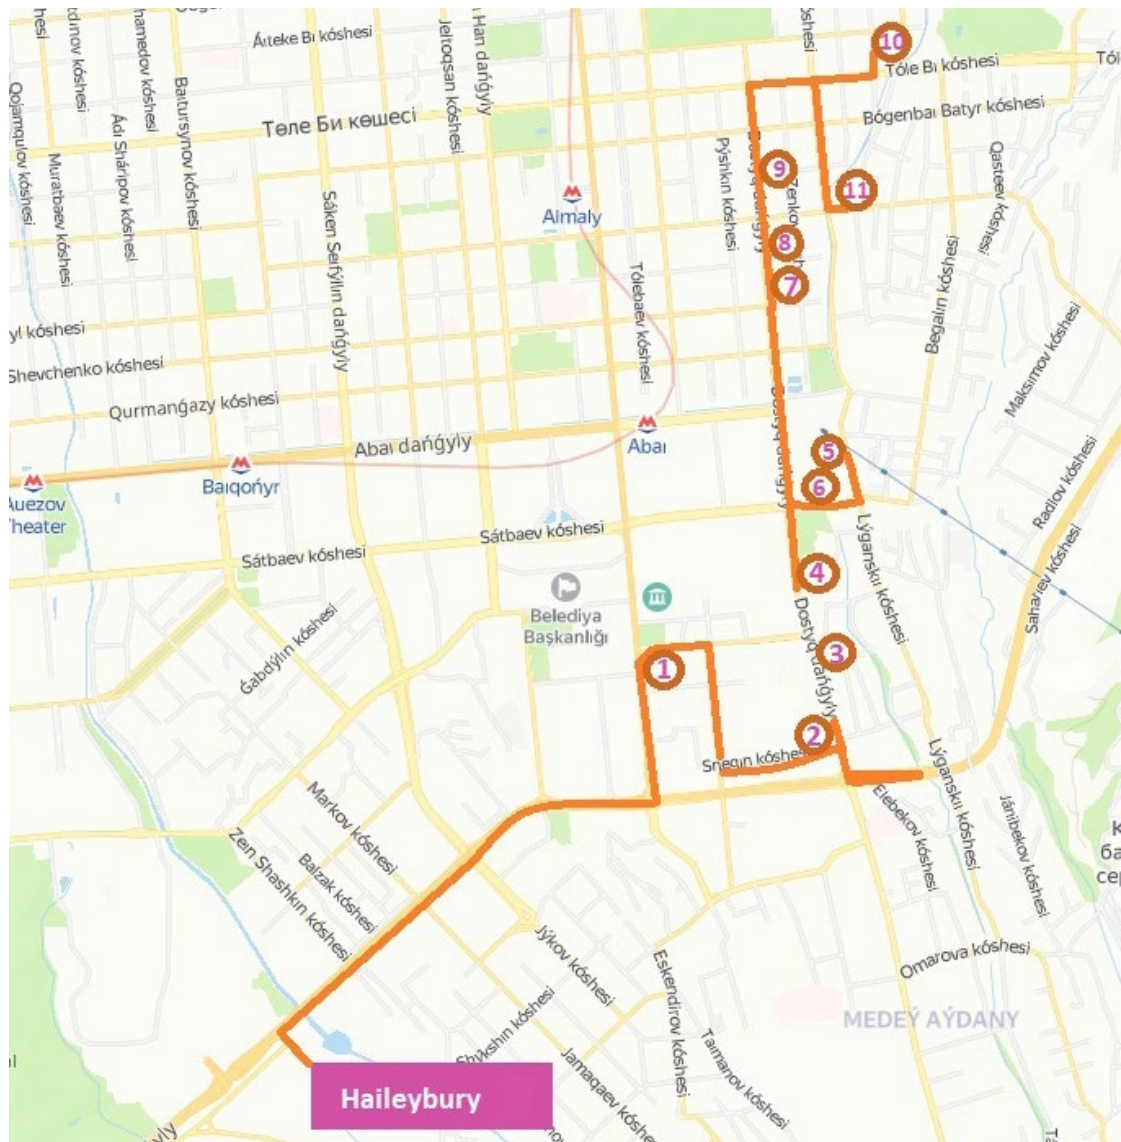

Delivery 1			Delivery 2			Delivery 3		
#	Stop	Departure	#	Stop	Departure	#	Stop	Departure
Departure from the School		3.15	Departure from the School		4.15	Departure from the School		5.20
1	BS Ramstore Mall	3.20	1	BS Ramstore Mall	4.21	1	BS Ramstore Mall	5.33
2	AC Samal Deluxe	3.24	2	AC Samal Deluxe	4.25	2	AC Samal Deluxe	5.40
3	BS Zholdasbekov St	3.29	3	BS Zholdasbekov St	4.30	3	BS Zholdasbekov St	5.45
4	BS School children's Palace	3.32	4	BS School children's Palace	4.32	4	BS School children's Palace	5.47
5	AC Arman	3.36	5	AC Arman	4.35	5	AC Arman	5.50
6	AC Kuat on Dostyk Ave	3.37	6	AC Kuat on Dostyk Ave	4.37	6	AC Kuat on Dostyk Ave	5.53
7	BS Shevchenko St	3.41	7	BS Shevchenko St	4.40	7	BS Shevchenko St	5.59
8	BS Zhambyl St	3.42	8	BS Zhambyl St	4.41	8	BS Zhambyl St	6.04
9	BS Karasai Batyr	3.43	9	BS Karasai Batyr	4.42	9	BS Karasai Batyr	6.06
10	AC Vostochniy Park	3.47	10	AC Vostochniy Park	4.47	10	AC Vostochniy Park	6.15
11	AC Maxima	3.50	11	AC Maxima	4.55	11	AC Maxima	6.20
<i>Duration (min)</i>		<i>30-35</i>	<i>Duration (min)</i>		<i>35-40</i>	<i>Duration (min)</i>		<i>55-60</i>
<i>Distance (km)</i>		<i>12</i>	<i>Distance (km)</i>		<i>12</i>	<i>Distance (km)</i>		<i>12</i>

Time for each stop +/- 1 min