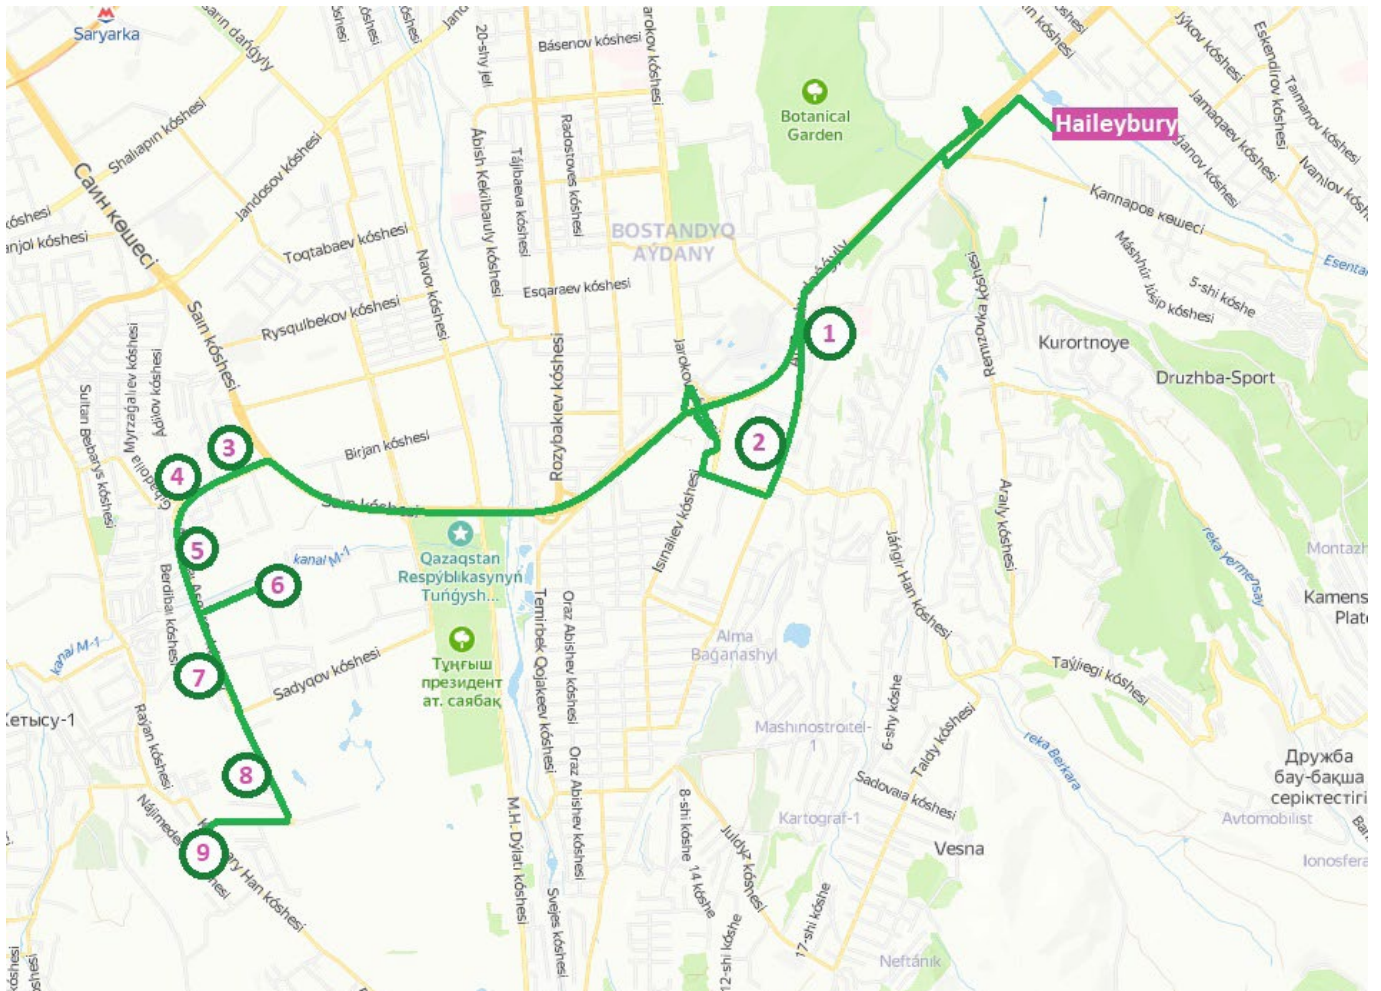

Delivery 1			Delivery 2			Delivery 3		
#	Stop	Departure	#	Stop	Departure	#	Stop	Departure
Departure from the School		3:15	Departure from the School		4:15	Departure from the School		5:20
1	AC Baisal	3:25	1	AC Baisal	4:31	1	AC Baisal	5:40
2	BS Zholbarys St	3:28	2	BS Zholbarys St	4:35	2	BS Zholbarys St	5:45
3	AC Apple Town	3:40	3	AC Apple Town	4:50	3	AC Apple Town	6:00
4	BS Kargaly Sanatorium	3:42	4	BS Kargaly Sanatorium	4:52	4	BS Kargaly Sanatorium	6:05
5	BS Bobek School	3:44	5	BS Bobek School	4:54	5	BS Bobek School	6:10
6	AC Miras Park	3:47	6	AC Miras Park	4:57	6	AC Miras Park	6:15
7	BS Rakhat mcd (AC Solnechnaya Dolina)	3:50	7	BS Rakhat mcd (AC Solnechnaya Dolina)	5:01	7	BS Rakhat mcd (AC Solnechnaya Dolina)	6:20
8	BS AC Al-Farabi	3:51	8	BS AC Al-Farabi	5:03	8	BS AC Al-Farabi	6:22
9	BS Kenesary Khan	3:55	9	BS Kenesary Khan	5:05	9	BS Kenesary Khan	6:25
Duration (min)		35-40	Duration (min)		45-50	Duration (min)		50-55
Distance (km)		17	Distance (km)		17	Distance (km)		17

Time for each stop +/- 1 min