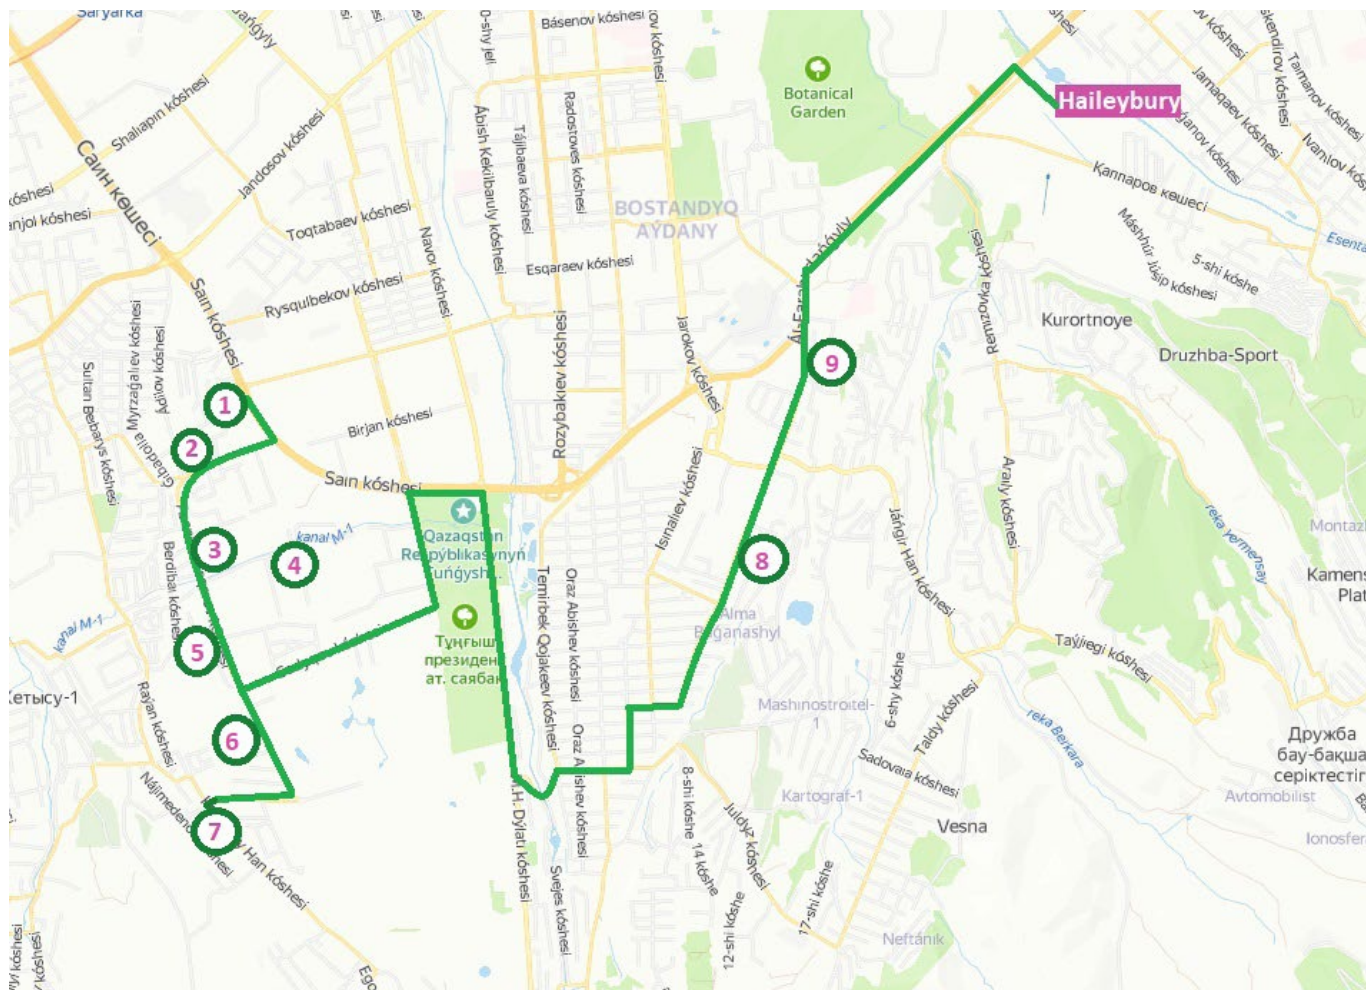

Жиналу маршруты 1		
#	Аялдама	Кету
1	"Apple Town" тұрғын үй кешені	6.45
2	"Қарғалы" шипажайы аялдамасы	6.47
3	"Бөбек" мектебі аялдамасы	6.49
4	"Мирас Парк" тұрғын үй кешені	6.53
5	Рахат шағын ауданы аялдамасы ("Солнечная долина") тұрғын үй кешені	6.56
6	"Эл-Фараби" тұрғын үй кешені аялдамасы	7.57
7	Кенесары хан көшесі аялдамасы	7.58
8	Жолбарыс көшесі аялдамасы	7.06
9	"Байсал" тұрғын үй кешені	7.09
Мектепке келу		7.15
Ұзақтығы (мин)		30-35
Маршрут ұзындығы (км)		15

Жиналу маршруты 2		
#	Аялдама	Кету
1	"Apple Town" тұрғын үй кешені	7.00
2	"Қарғалы" шипажайы аялдамасы	7.02
3	"Бөбек" мектебі аялдамасы	7.04
4	"Мирас Парк" тұрғын үй кешені	7.08
5	Рахат шағын ауданы аялдамасы ("Солнечная долина") тұрғын үй кешені	7.11
6	"Эл-Фараби" тұрғын үй кешені аялдамасы	7.12
7	Кенесары хан көшесі аялдамасы	7.14
8	Жолбарыс көшесі аялдамасы	7.30
9	"Байсал" тұрғын үй кешені	7.35
Мектепке келу		7.45
Ұзақтығы (мин)		45-50
Маршрут ұзындығы (км)		15

Жиналу маршруты 3		
#	Аялдама	Кету
1	"Apple Town" тұрғын үй кешені	7.40
2	"Қарғалы" шипажайы аялдамасы	7.42
3	"Бөбек" мектебі аялдамасы	7.45
4	"Мирас Парк" тұрғын үй кешені	7.48
5	Рахат шағын ауданы аялдамасы ("Солнечная долина") тұрғын үй кешені	7.52
6	"Эл-Фараби" тұрғын үй кешені аялдамасы	7.54
7	Кенесары хан көшесі аялдамасы	7.57
8	Жолбарыс көшесі аялдамасы	8.27
9	"Байсал" тұрғын үй кешені	8.30
Мектепке келу		8.45
Ұзақтығы (мин)		60-65
Маршрут ұзындығы (км)		15

Әр аялдамадағы уақыт +/- 1 минут